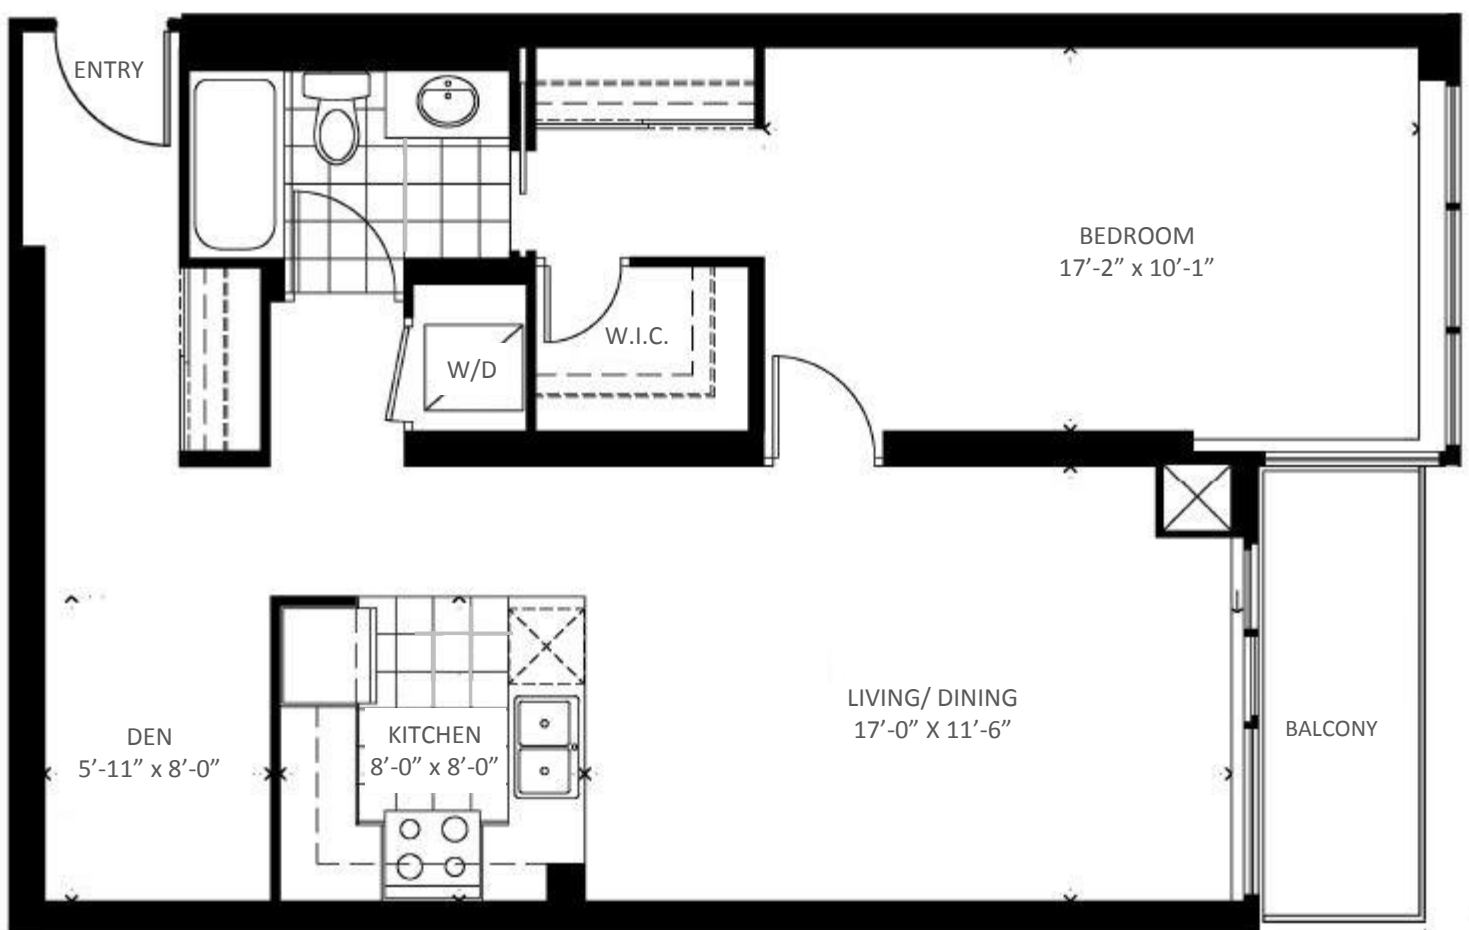

# Crystal

TOWER 2  
55 EGLINTON AVE. WEST

## SUITE 305

### 1 BEDROOM + DEN

Suite Area: 822 Sq.Ft.  
Balcony Area: 52 Sq.Ft.

**Total Area: 874 Sq. Ft.**

EGLINTON AVE. WEST